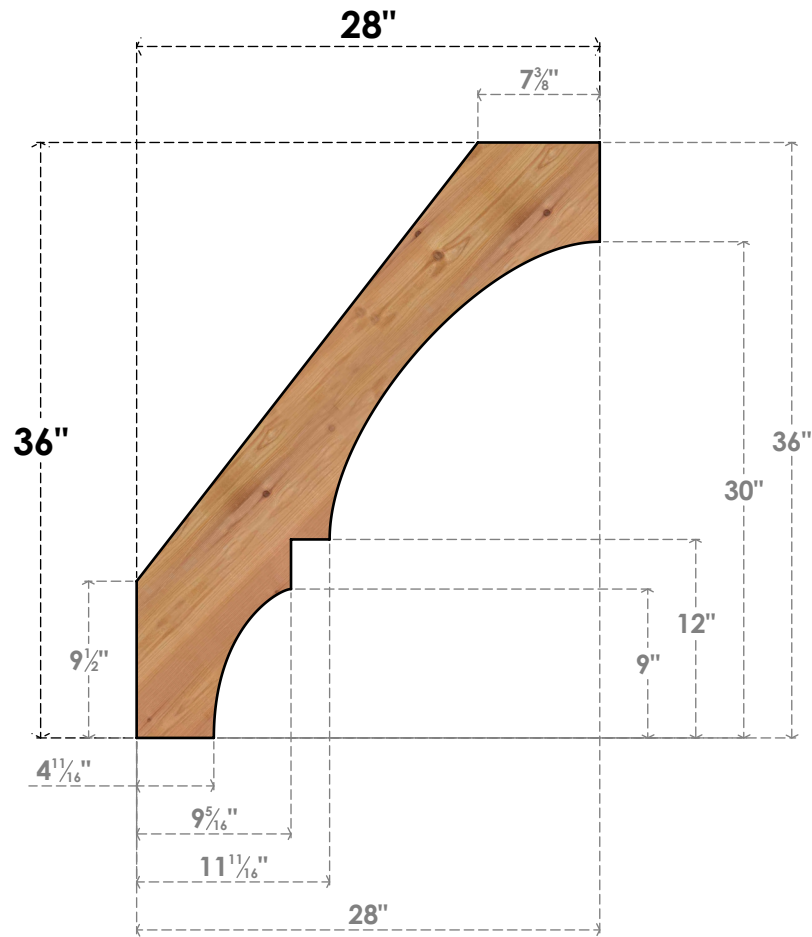

BRC06X28X36BOA00SWR

5 1/2"W X 28"D X 36"H BALBOA SMOOTH BRACE, WESTERN RED CEDAR

SIDE

FRONT

EKENA MILLWORK
 2300 WEST MAIN ST.
 CLARKSVILLE, TX 75426
 TOLL FREE: 866-607-0453
 WWW.EKENAMILLWORK.COM

NOTES

1. INSTALLATION TO BE COMPLETED IN ACCORDANCE WITH MANUFACTURER'S SPECIFICATIONS.
2. DRAWING MAY NOT BE TO SCALE
3. THIS DRAWING IS INTENDED FOR DESIGN AND PLANNING PURPOSES ONLY.
4. ALL INFORMATION CONTAINED HEREIN WAS CURRENT AT THE TIME OF DEVELOPMENT BUT MUST BE REVIEWED AND APPROVED BY THE PRODUCT MANUFACTURER TO BE CONSIDERED ACCURATE.
5. PRODUCTS ARE NOT KILN DRIED. THIS ITEM IS UNIQUE AND WILL CONTAIN THE NATURAL VARIATIONS THAT THE WOOD SPECIES OFFERS. THIS MAY RESULT IN VARIATIONS UP TO 1/4"