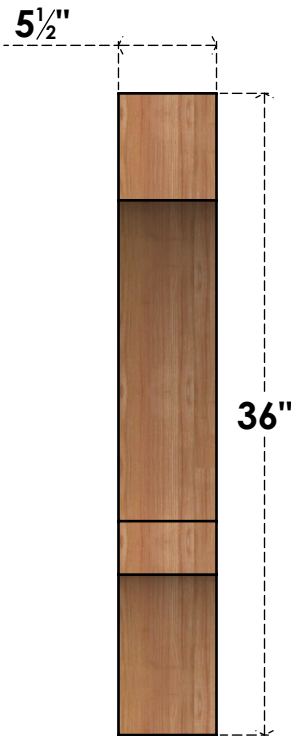

BRC06X28X36BOA00SWR

5 1/2"W X 28"D X 36"H BALBOA SMOOTH BRACE, WESTERN RED CEDAR

SIDE

FRONT

EKENA MILLWORK
 2300 WEST MAIN ST.
 CLARKSVILLE, TX 75426
 TOLL FREE: 866-607-0453
 WWW.EKENAMILLWORK.COM

NOTES

1. INSTALLATION TO BE COMPLETED IN ACCORDANCE WITH MANUFACTURER'S SPECIFICATIONS.
2. DRAWING MAY NOT BE TO SCALE
3. THIS DRAWING IS INTENDED FOR DESIGN AND PLANNING PURPOSES ONLY.
4. ALL INFORMATION CONTAINED HEREIN WAS CURRENT AT THE TIME OF DEVELOPMENT BUT MUST BE REVIEWED AND APPROVED BY THE PRODUCT MANUFACTURER TO BE CONSIDERED ACCURATE.
5. PRODUCTS ARE NOT KILN DRIED. THIS ITEM IS UNIQUE AND WILL CONTAIN THE NATURAL VARIATIONS THAT THE WOOD SPECIES OFFERS. THIS MAY RESULT IN VARIATIONS UP TO 1/4"